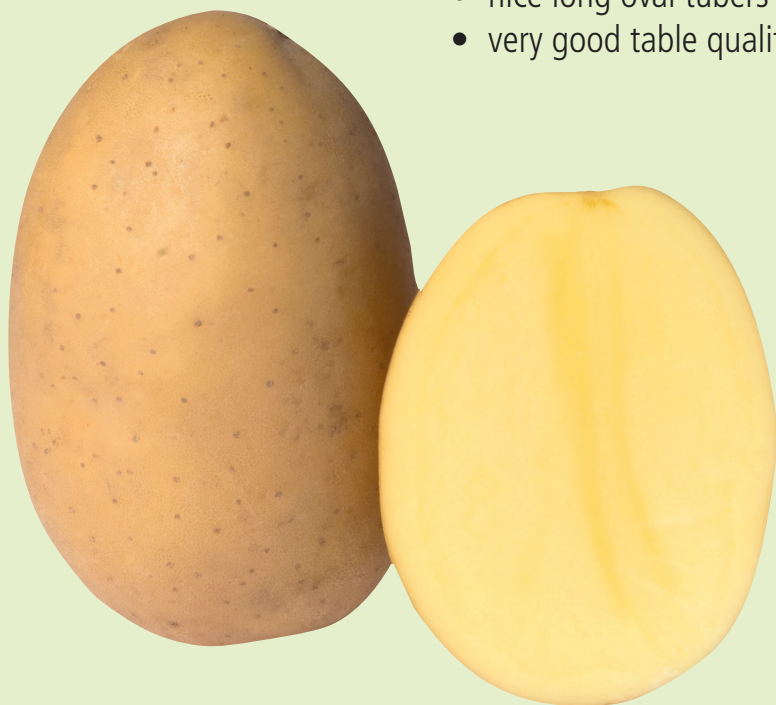

# Bellaprima

**very early quality salad potato**

- very early harvestable
- nice long oval tubers
- very good table quality

# Bellaprima

very early salad potato with nice long oval tubers

Maturity	very early	Tuber tuber shape eye depth skin flesh colour raw discolouration	long oval shallow yellow, smooth yellow low
Cooking type (EAPR)	A-B		
Consumption quality	high quality ware potato (salad type), excellent flavour, stable yellow flesh colour, low discolouration after boiling	Resistances PCN Potato wart disease Potato Leafroll Virus Potato Virus Y (PVY) tuber blight Rhizoctonia common scab	Ro 1 - 5 D1 high very high high high medium - high
Yield	high marketable yield, medium sized tubers, fine uniform grading		
Youth development	initially slightly inert, later rapid		
Dormancy	high, good storability	Sensitivities spraing bruising mechanical damage	low low medium

**Bellaprima** is bulking the tubers in a slightly spreading nest, therefore it is recommended to plant the seed tubers approx. 2 cm deeper than usual.

**Bellaprima** yields nice long oval tubers with smooth skin and very good table quality.